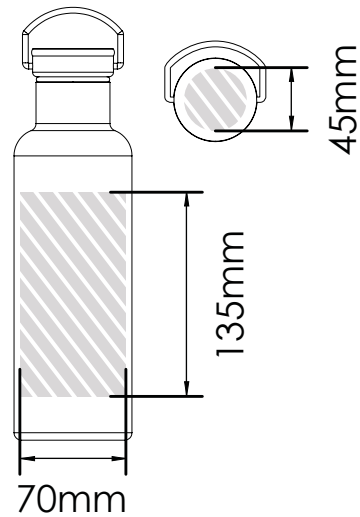

Screen Printing | Photo Printing

Traveler 750

Traveler 500

Laser Engraving

Individual Naming

Branding Area designated by 

Printing specification:

- ▶ CMYK colour mode
- ▶ Vector files preferably
- ▶ 300dpi for rasters