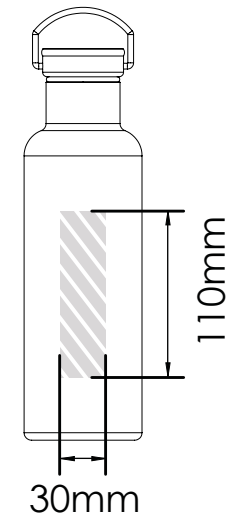

Screen Printing | Photo Printing

Traveler 750

Traveler 500

Laser Engraving

Individual Naming

Branding Area designated by 

Printing specification:

- ▶ CMYK colour mode
- ▶ Vector files preferably
- ▶ 300dpi for rasters