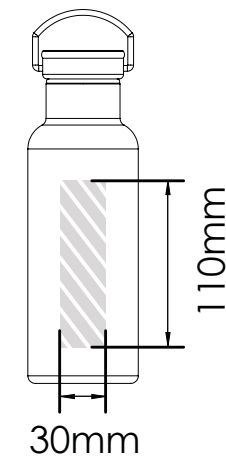

Screen Printing | Photo Printing

Traveler 750

Traveler 500

Laser Engraving

Individual Naming

Branding Area designated by 

Printing specification:

- ▶ CMYK colour mode
- ▶ Vector files preferably
- ▶ 300dpi for rasters