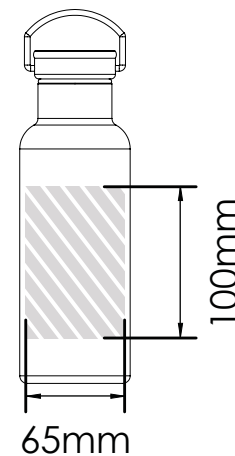

Screen Printing | Photo Printing

Traveler 750

Traveler 500

Laser Engraving

Individual Naming

Branding Area designated by 

Printing specification:

- ▶ CMYK colour mode
- ▶ Vector files preferably
- ▶ 300dpi for rasters