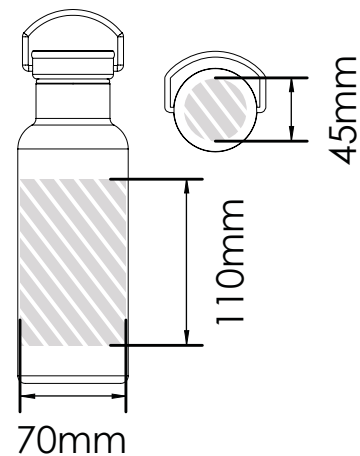

Screen Printing | Photo Printing

Traveler 750

Traveler 500

Laser Engraving

Individual Naming

Branding Area designated by 

Printing specification:

- ▶ CMYK colour mode
- ▶ Vector files preferably
- ▶ 300dpi for rasters