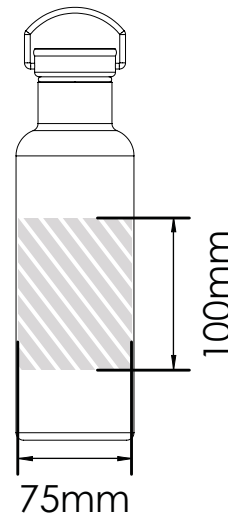

Screen Printing | Photo Printing

Traveler 750

Traveler 500

Laser Engraving

Individual Naming

Branding Area designated by 

Printing specification:

- ▶ CMYK colour mode
- ▶ Vector files preferably
- ▶ 300dpi for rasters