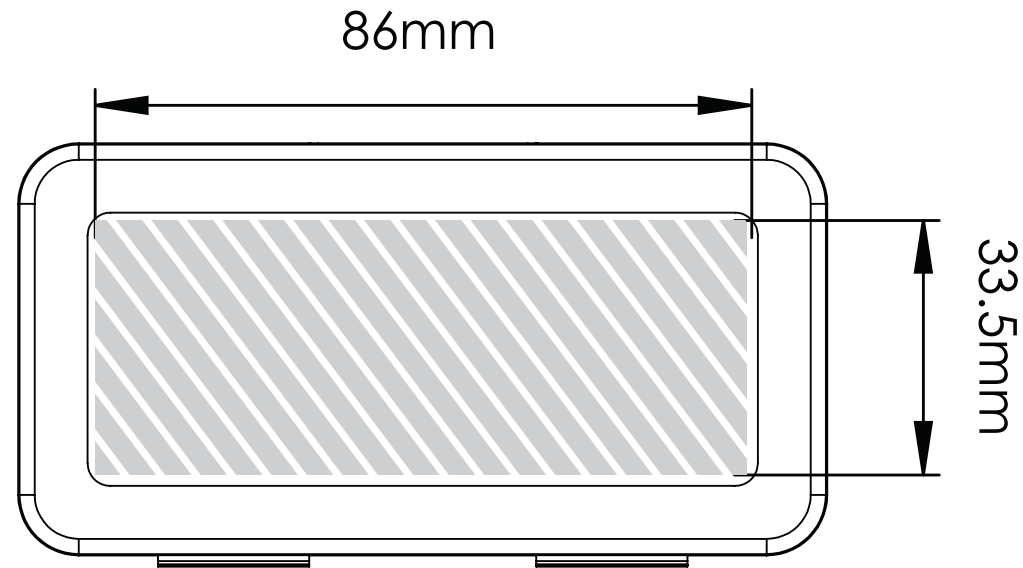

Screen Printing

Branding Area designated by 

Printing
specification:

- ▶ CMYK colour mode
- ▶ Vector files preferably
- ▶ 300dpi for rasters