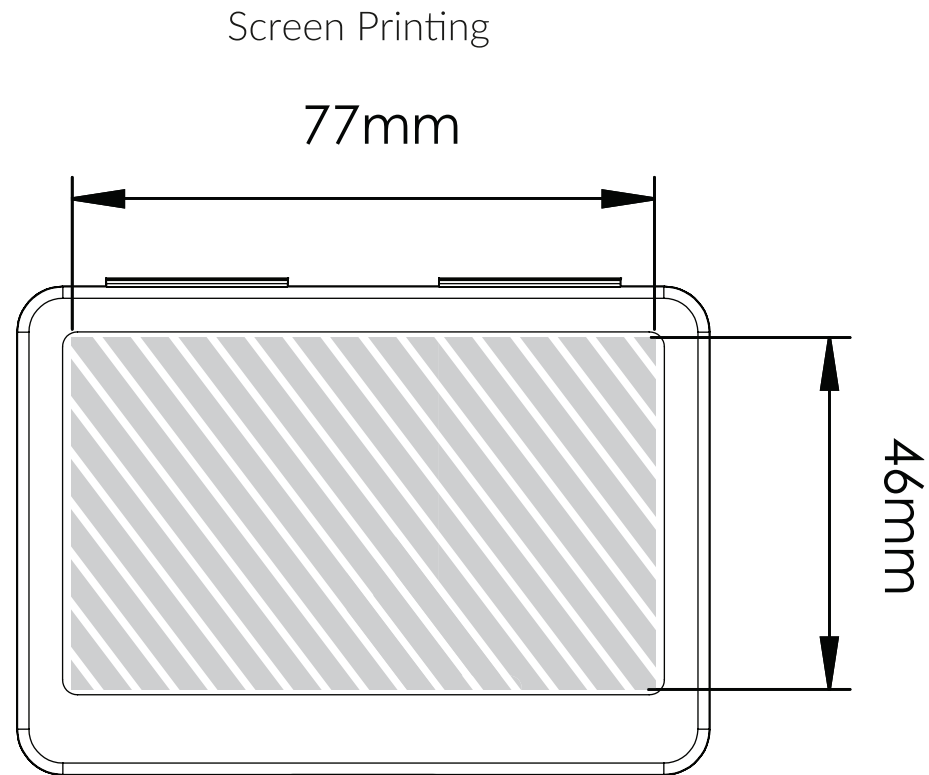

Magnet Box Card | Print Guidelines

The following print guide has been prepared for your graphic designer, however should you not have a graphic designer, Flashbay is happy to lay out your artwork and/or text which you can email to your Flashbay account manager. Having submitted your artwork to Flashbay, you will receive a virtual PDF for your review. We can make modifications thereafter as requested.

Branding Area designated by 

Printing
specification:

- ▶ CMYK colour mode
- ▶ Vector files preferably
- ▶ 300dpi for rasters