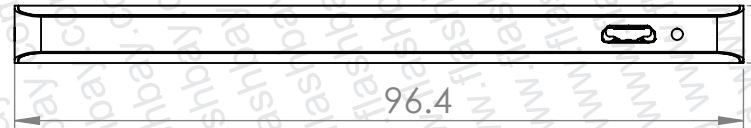

62.3

7.6

96.4

PRODUCT
Tour

CODE
TR

DIMENSIONS
mm